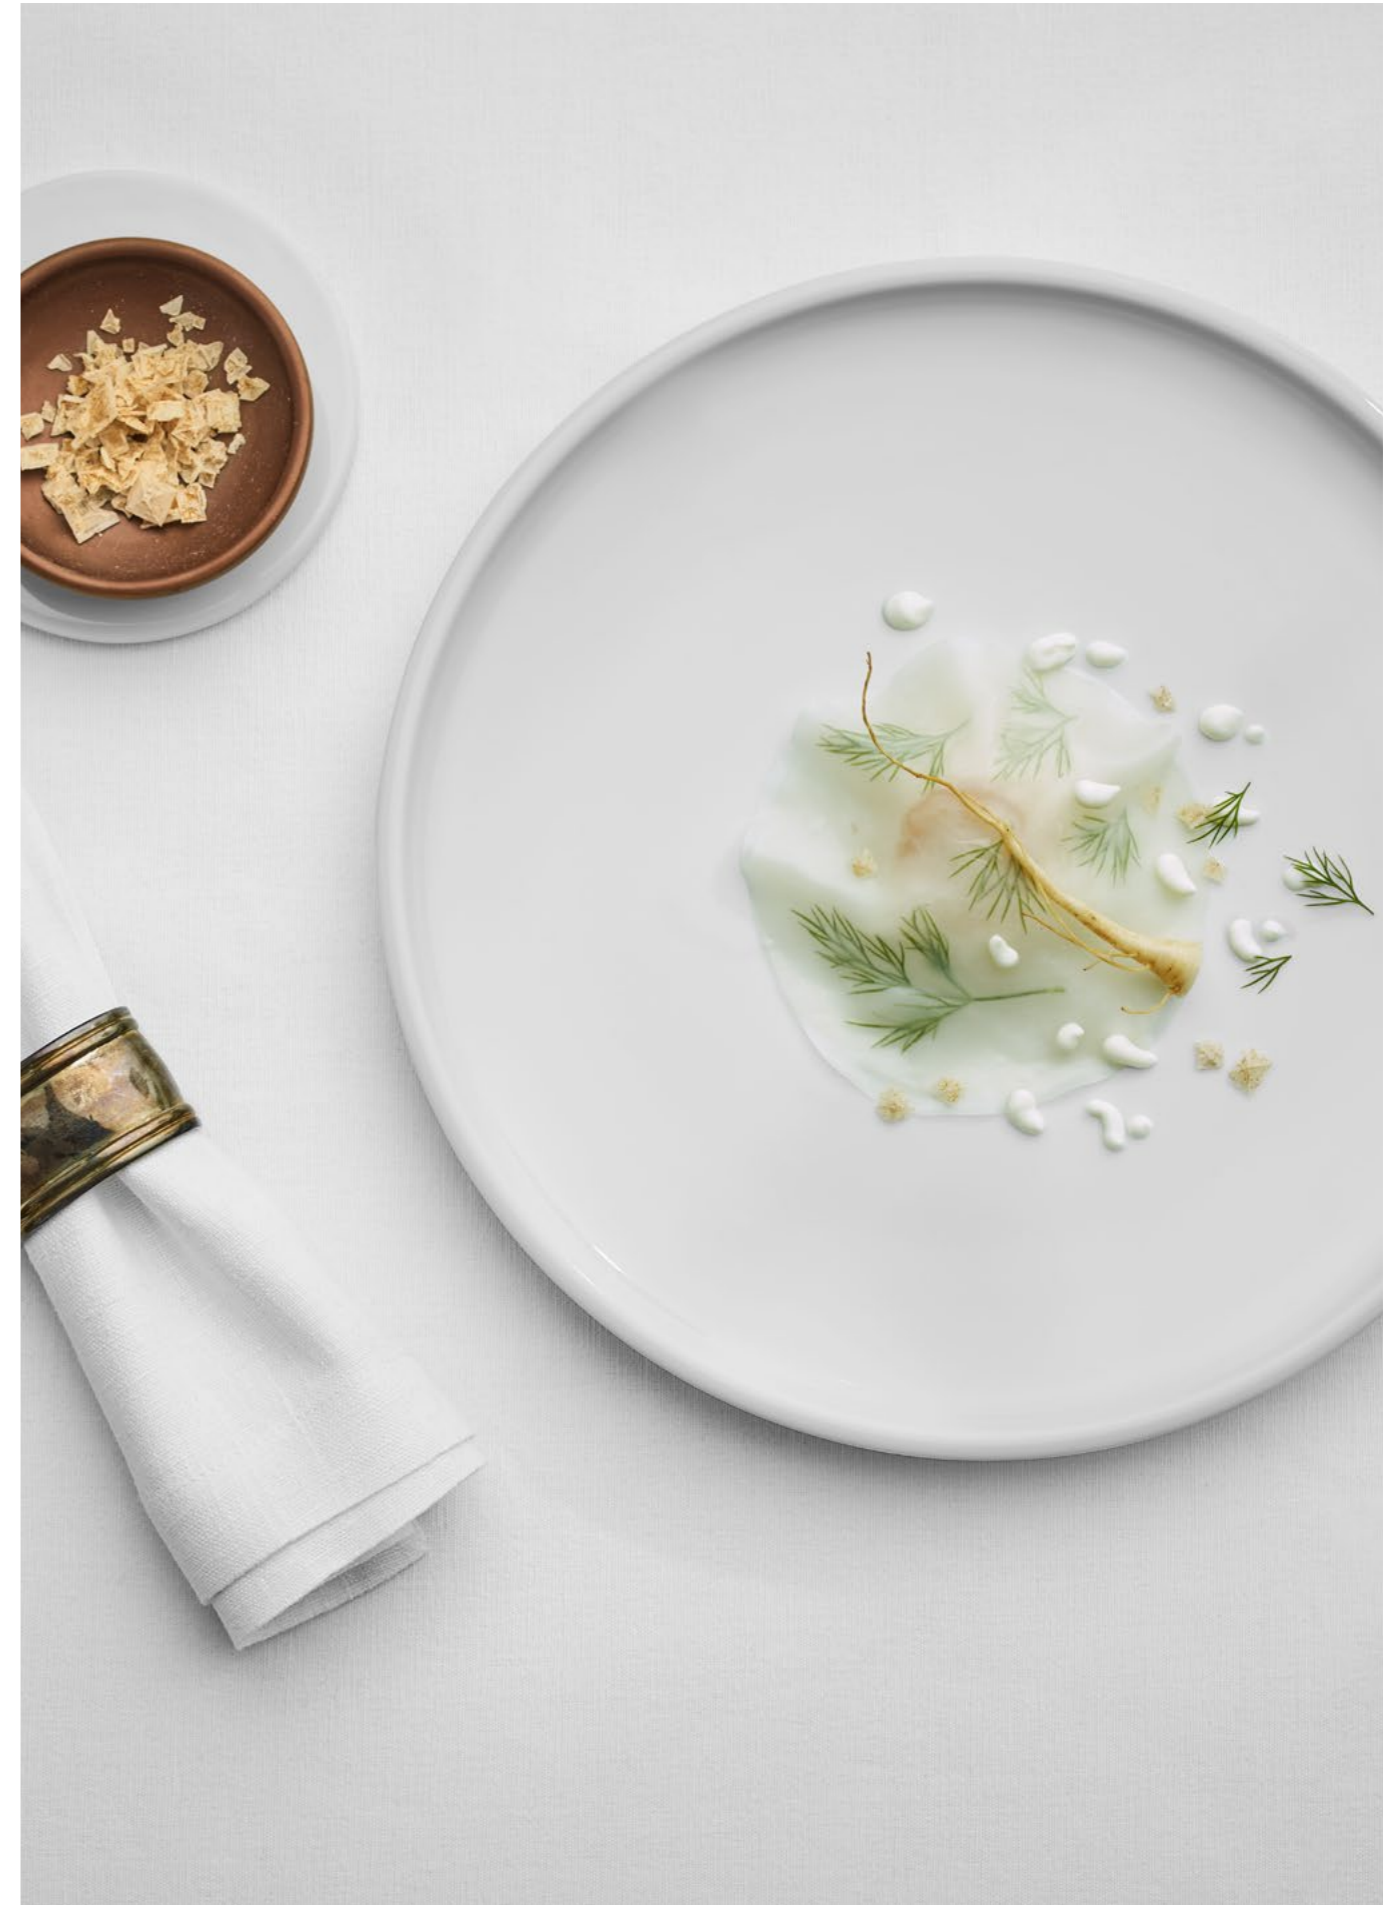

SHIRO's simple plates represent a radical reduction down to the essentials. A blank canvas that inspires the culinary imagination to create arrangements that might perhaps be tranquil, or maybe bold. For the chef, preparing food is transformed into an artistic act.

D'une grande sobriété, les assiettes SHIRO se limitent au strict minimum. Une toile blanche sur laquelle votre imagination inspire des créations culinaires simples ou audacieuses. Le dressage de vos plats se transforme alors en véritable art.

Los elegantes platos de SHIRO proponen una reducción radical a lo más esencial. Un lienzo en blanco que inspira la fantasía culinaria en emplatos sencillos o laboriosos. Así, el chef tiene libertad para transformar en arte la presentación de la comida.