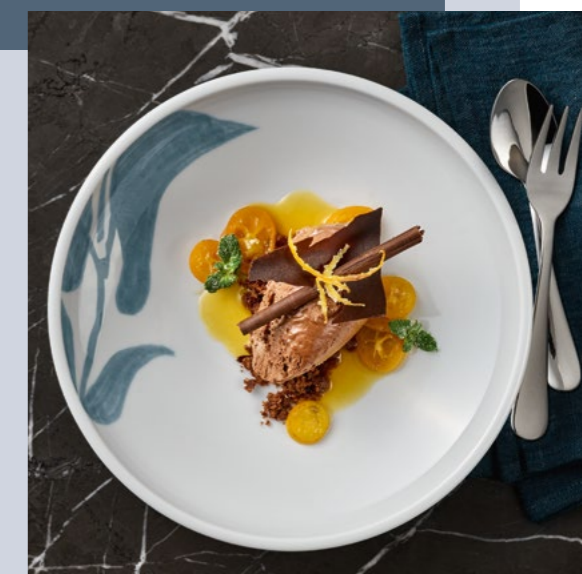

Les motifs végétaux de BOLDLEAF contrastent de manière très charmante avec l'émail bleu pétrole sur l'ensemble de la surface. L'effet coup de pinceau artisanal et rustique du décor souligne la robustesse de SHIRO.

Los diseños vegetales de BOLDLEAF marcan un atractivo contraste sobre el esmalte de fondo en color petróleo. Los trazos rústicos y artesanales del pincel de la decoración realzan el carácter resistente de SHIRO.